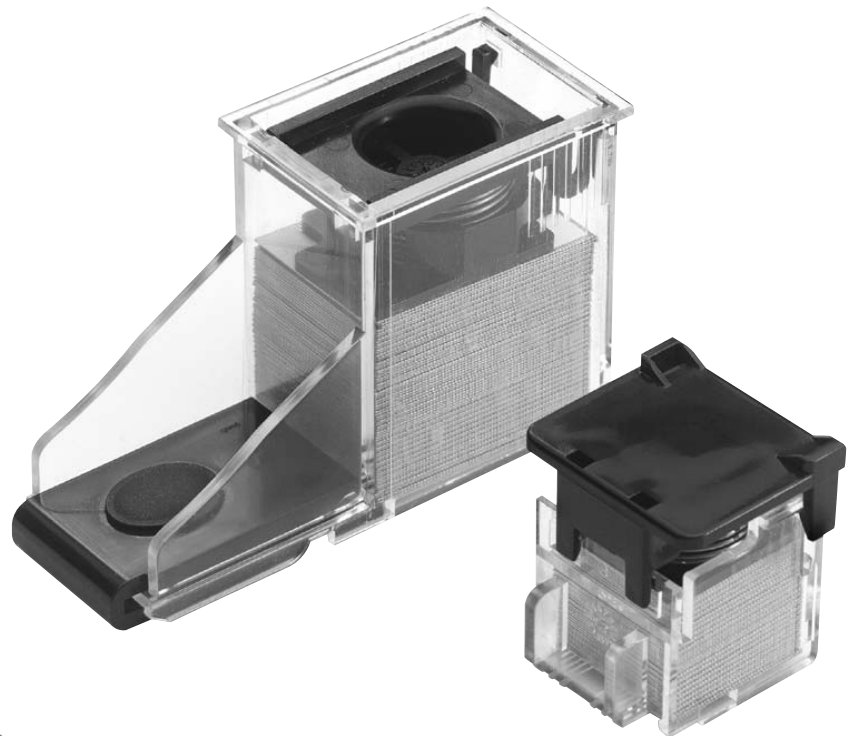

# Canon Staple Cartridge Cross-Reference Guide for Copiers and DC/Ps

*Swingline*®

OEM PN	Katun PN	Description	Sorter/Finisher	Copier Models
F23-0603-000	15019835	<b>A1 Staple Cartridge</b> 78x28x50 mm 	AUTO STAP/FOLD- A1  STAPLER SORTER- A1  STAPLER SORTER- B1  STAPLER SORTER- C1	C300, C400D, NP3030 NP3050, NP4050, NP4080 NP5020, NP5060, NP6150 II NP6241, NP6650II, NP6650IIE NP6650II SF, NP6650 RMF NP6831, NP6850  C180II, C300, C400D NP1820, NP3030, NP3050 NP4050, NP4080, NP5020 NP5060, NP6060, NP6062 NP6080, NP6150II, NP6230, NP6241, NP6650II, NP6650II E NP6650II SF, NP6650RMF NP6831, NP6850, NP6885 NP8530, NP9800,  C300, GP55, GP55 F NP1530, NP1550, NP2020 NP3030, NP3050, NP6030 NP6221, NP6831  GP30 F, GP55, GP55 F GP55II, NP6025, NP6028 NP6030, NP6035, NP6035F NP6230
F23-2910-000	15019837	<b>B1 Staple Cartridge</b> 	MS-A1  STAPLER SORTER B1  STAPLER SORTER B2	C150, C180II, LC3030 NP1500, NP1510, NP1520 NP1530, NP1550, NP1820 NP2010, NP2020, NP2120 NP3020, NP6020, NP6115 NP6116, NP6130, NP6216 NP6220, NP6221  C300, GP55, GP55 F, NP1530, NP1550, NP2020, NP3030, NP3050, NP4050, NP6030, NP6150II, NP6221, NP6650II, NP6831  C200D, C300, GP55, GP55F GP55II, LC3030, NP2020 NP2120, NP3020, NP3030 P3050, NP6020, NP6021 P6030, NP6116, NP6216 NP6218, NP6220, NP6221 NP6521, NP6831
F23-2930-000	15019834	<b>D2 Staple Cartridge</b> 26x25x32 mm 	FINISHER G1  MOT- B1  SADDLE FINISHER D2	IR C2050, IR3250, LBP 72X IC4000, IC4000E, IC4000ED  GP200, GP200D, GP200E, GP200F, GP200S, GP210, GP211, GP215, GP216  GP605, IMAGERUNNER 600