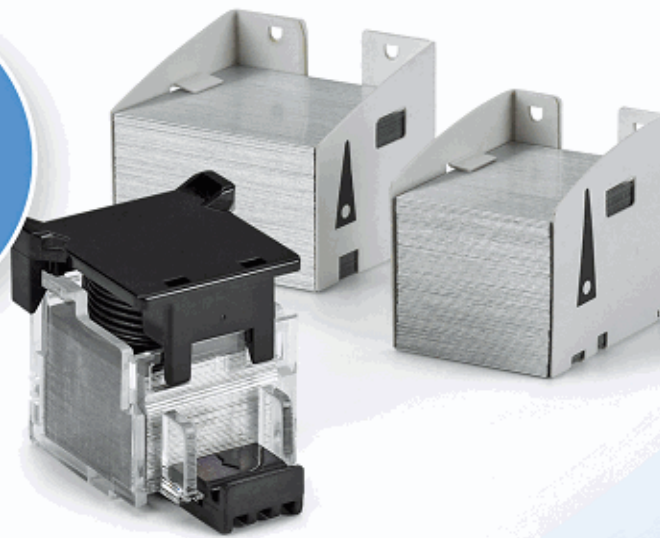

STAPLE CARTRIDGE

Cross-Reference Guide

FOR
COPIERS
& MFPS

Europe 2016

Swingline®

IMPORTANT NOTE: In order to purchase the correct staples for your machine, it is important that you reference the **FINISHER** Model Identification Number. **DO NOT purchase staples based on the copier model number alone.**

Finisher Unit

Copier/MFP Unit

Panasonic

Katun Part Number

36749

Type	Size (mm)
D2	26x25x32

Your Price:

Finisher	Model	OEM Part Number
F- 320		FQ-SS50
	FP D250	✓
	FP D350	✓
	FP D355	✓
F- 365		FQ-SS50
	FP D455	✓
	FP D605	✓
FS- 605		FQ-SS50
	DP 4510	✓
	DP 6010	✓
S- 610		FQ-SS50
	FP 1680	✓
	FP 1780	✓
	FP 2080	✓
	FP 2680	✓
	FP 3380	✓
	FP 7117	✓
	FP 7121	✓
	FP 7127	✓
FP 7133	✓	
S- 615 S		FQ-SS50
	FP 7718	✓
	FP 7722	✓
	FP 7728	✓

Panasonic

Katun Part Number

37413

Type Size (mm)
E1 35x28x35

Your Price:

Finisher	Model	OEM Part Number	
F- 365		FQ-SS66	
	FP D455		✓
	FP D605		✓
F 620		12QRK0011	FQ-SS81
	FP D620	✓	✓
F 630		FQ-SS81	
	FP D620	✓	
FS- 600		DQ-SS66	FQ-SS66
	DP 4510	✓	✓
	DP 6010	✓	✓
FS- 605		DQ-SS66	FQ-SS66
	DP 4510	✓	✓
	DP 6010	✓	✓
FS- 700		FQ-SS66	
	DP 6000	✓	
	DP 7000	✓	
S- 660		FQ-SS66	
	FP 7818	✓	
	FP 7824	✓	
	FP 7830	✓	
	FP 7835	✓	
	FP 7845	✓	
FP 7850	✓		
S- 810		FQ-SS81	
	FP 7181	✓	