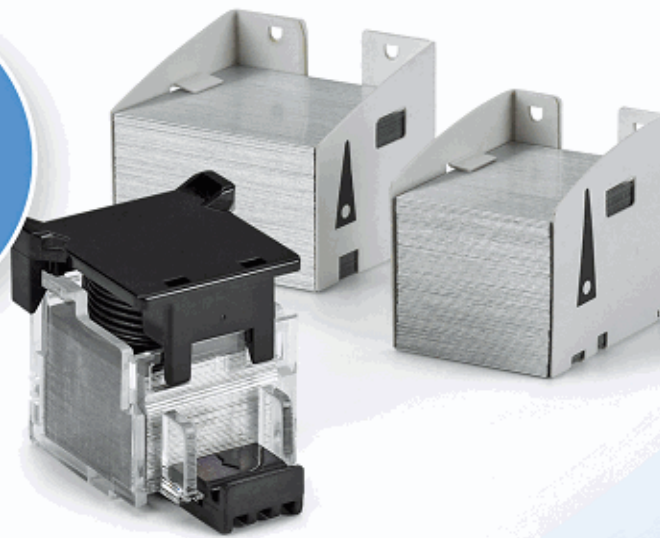

STAPLE CARTRIDGE

Cross-Reference Guide

FOR
COPIERS
& MFPS

Europe 2016

Swingline®

IMPORTANT NOTE: In order to purchase the correct staples for your machine, it is important that you reference the **FINISHER** Model Identification Number. **DO NOT purchase staples based on the copier model number alone.**

Finisher Unit

Copier/MFP Unit

Toshiba

Katun Part Number

36749

Type	Size (mm)
D2	26x25x32

Your Price:

Finisher	Model	OEM Part Number
		STAPLE 600
MG- 1003		
	1550	✓
		STAPLE 600
MG- 1004		
	2060	✓
	2860	✓
	3560	✓
	3570	✓
		STAPLE 600
MJ- 1003		
	DP 2460	✓
	DP 2570	✓
		STAPLE 600
MJ- 1007		
	DP 4580	✓
	DP 5570	✓
	DP 6570	✓
	DP 8070	✓
		STAPLE 600
MJ- 1013		
	E-STUDIO 28	✓
	E-STUDIO 35	✓
	E-STUDIO 45	✓
		STAPLE 600
MJ- 1016		
	E-STUDIO 55	✓
	E-STUDIO 65	✓
	E-STUDIO 80	✓
		STAPLE 600
MJ- 1017		
	E-STUDIO 550	✓
	E-STUDIO 650	✓
	E-STUDIO 810	✓
		STAPLE 600
MJ- 1018		
	E-STUDIO 550	✓
	E-STUDIO 650	✓
	E-STUDIO 810	✓
		STAPLE 600
MJ- 1020		
	E-STUDIO 210	✓
	E-STUDIO 2100	✓
	E-STUDIO 211	✓
	E-STUDIO 310	✓
	E-STUDIO 3100	✓
	E-STUDIO 311	✓