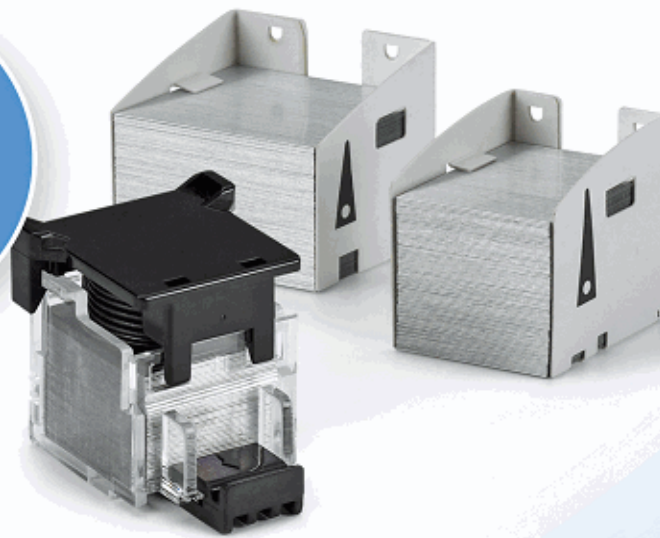

STAPLE CARTRIDGE

Cross-Reference Guide

FOR
COPIERS
& MFPS

Europe 2018

Swingline®

IMPORTANT NOTE: In order to purchase the correct staples for your machine, it is important that you reference the **FINISHER** Model Identification Number. **DO NOT purchase staples based on the copier model number alone.**

Finisher Unit

Copier/MFP Unit

Panasonic

Katun Part Number

36749

Type	Size (mm)
D2	26x25x32

Your Price:

Finisher	Model	OEM Part Number
F- 320		FQ-SS50
	FP D250	✓
	FP D350	✓
	FP D355	✓
F- 365		FQ-SS50
	FP D455	✓
	FP D605	✓
FS- 605		FQ-SS50
	DP 4510	✓
	DP 6010	✓
S- 610		FQ-SS50
	FP 1680	✓
	FP 1780	✓
	FP 2080	✓
	FP 2680	✓
	FP 3380	✓
	FP 7117	✓
	FP 7121	✓
	FP 7127	✓
FP 7133	✓	
S- 615 S		FQ-SS50
	FP 7718	✓
	FP 7722	✓
	FP 7728	✓

Panasonic

Katun Part Number

37413

Type	Size (mm)
E1	35x28x35

Your Price:

Finisher	Model	OEM Part Number	
F- 365		FQ-SS66	
	FP D455		✓
	FP D605		✓
F 620		12QRK0011	FQ-SS81
	FP D620	✓	✓
F 630		FQ-SS81	
	FP D620		✓
FS- 600		DQ-SS66	FQ-SS66
	DP 4510	✓	✓
	DP 6010	✓	✓
FS- 605		DQ-SS66	FQ-SS66
	DP 4510	✓	✓
	DP 6010	✓	✓
FS- 700		FQ-SS66	
	DP 6000		✓
	DP 7000		✓
S- 660		FQ-SS66	
	FP 7818		✓
	FP 7824		✓
	FP 7830		✓
	FP 7835		✓
	FP 7845		✓
FP 7850		✓	
S- 810		FQ-SS81	
	FP 7181		✓