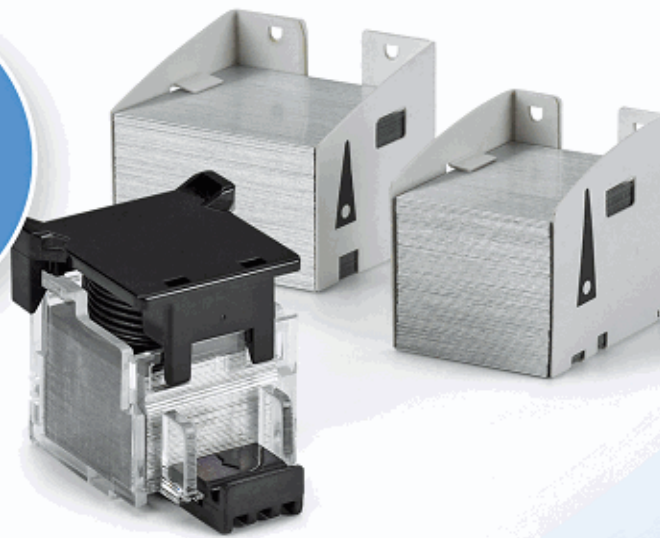

STAPLE CARTRIDGE

Cross-Reference Guide

FOR
COPIERS
& MFPS

Europe 2018

Swingline®

IMPORTANT NOTE: In order to purchase the correct staples for your machine, it is important that you reference the **FINISHER** Model Identification Number. **DO NOT purchase staples based on the copier model number alone.**

Finisher Unit

Copier/MFP Unit

Toshiba

Katun Part Number

36749

Type	Size (mm)
D2	26x25x32

Your Price:

Finisher	Model	OEM Part Number
		STAPLE 600
MG- 1003		
	1550	✓
		STAPLE 600
MG- 1004		
	2060	✓
	2860	✓
	3560	✓
	3570	✓
		STAPLE 600
MJ- 1003		
	DP 2460	✓
	DP 2570	✓
		STAPLE 600
MJ- 1007		
	DP 4580	✓
	DP 5570	✓
	DP 6570	✓
	DP 8070	✓
		STAPLE 600
MJ- 1013		
	E-STUDIO 28	✓
	E-STUDIO 35	✓
	E-STUDIO 45	✓
		STAPLE 600
MJ- 1016		
	E-STUDIO 55	✓
	E-STUDIO 65	✓
	E-STUDIO 80	✓
		STAPLE 600
MJ- 1017		
	E-STUDIO 550	✓
	E-STUDIO 650	✓
	E-STUDIO 810	✓
		STAPLE 600
MJ- 1018		
	E-STUDIO 550	✓
	E-STUDIO 650	✓
	E-STUDIO 810	✓
		STAPLE 600
MJ- 1020		
	E-STUDIO 210	✓
	E-STUDIO 2100	✓
	E-STUDIO 211	✓
	E-STUDIO 310	✓
	E-STUDIO 3100	✓
	E-STUDIO 311	✓