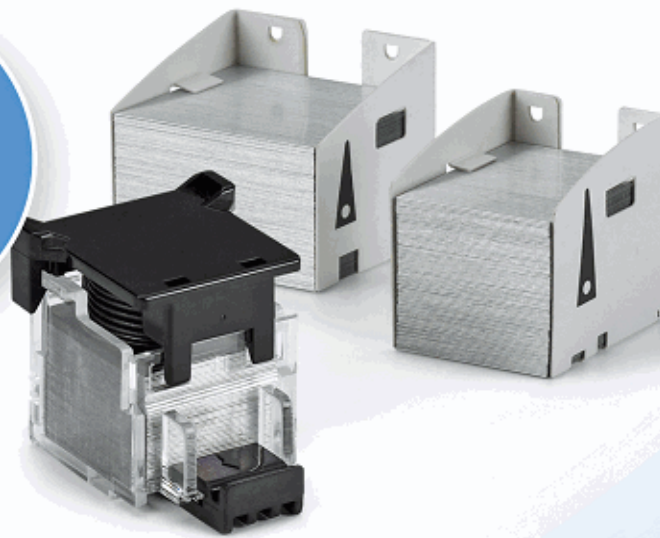

STAPLE CARTRIDGE

Cross-Reference Guide

FOR
COPIERS
& MFPS

Europe 2020

Swingline®

IMPORTANT NOTE: In order to purchase the correct staples for your machine, it is important that you reference the **FINISHER** Model Identification Number. **DO NOT purchase staples based on the copier model number alone.**

Finisher Unit

Copier/MFP Unit

Panasonic

Katun Part Number

36749

Type	Size (mm)
D2	26x25x32

Your Price:

Finisher	Model	OEM Part Number
F- 320		FQ-SS50
	FP D250	✓
	FP D350	✓
	FP D355	✓
F- 365		FQ-SS50
	FP D455	✓
	FP D605	✓
FS- 605		FQ-SS50
	DP 4510	✓
	DP 6010	✓
S- 610		FQ-SS50
	FP 1680	✓
	FP 1780	✓
	FP 2080	✓
	FP 2680	✓
	FP 3380	✓
	FP 7117	✓
	FP 7121	✓
	FP 7127	✓
FP 7133	✓	
S- 615 S		FQ-SS50
	FP 7718	✓
	FP 7722	✓
	FP 7728	✓

Panasonic

Katun Part Number

37413

Type	Size (mm)
E1	35x28x35

Your Price:

Finisher	Model	OEM Part Number	
F- 365		FQ-SS66	
	FP D455	✓	
	FP D605	✓	
FS- 600		DQ-SS66	FQ-SS66
	DP 4510	✓	✓
	DP 6010	✓	✓
FS- 605		DQ-SS66	FQ-SS66
	DP 4510	✓	✓
	DP 6010	✓	✓
FS- 700		FQ-SS66	
	DP 6000	✓	
	DP 7000	✓	
S- 660		FQ-SS66	
	FP 7818	✓	
	FP 7824	✓	
	FP 7830	✓	
	FP 7835	✓	
	FP 7845	✓	
FP 7850	✓		