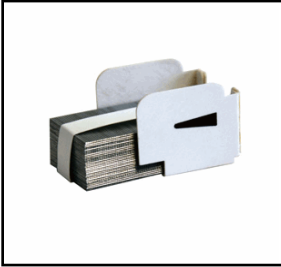

Toshiba

Katun Part Number

47033

Type	Size (mm)
X1	36x21x12

Your Price:

Finisher	Model	OEM Part Number	
		STAPLE 3100	
MJ- 1104			
	E-STUDIO 5520	✓	
	E-STUDIO 5540	✓	
	E-STUDIO 5560	✓	
	E-STUDIO 6520	✓	
	E-STUDIO 6530	✓	
	E-STUDIO 6540	✓	
	E-STUDIO 6550	✓	
	E-STUDIO 6560	✓	
	E-STUDIO 6570	✓	
		STAPLE 3100	
MJ- 1106			
	E-STUDIO 2040	✓	
	E-STUDIO 2540	✓	
	E-STUDIO 3040	✓	
	E-STUDIO 3540	✓	
E-STUDIO 4540	✓		
		STAPLE 3100	
MJ- 1110			
	E-STUDIO 2000	✓	
	E-STUDIO 2008	✓	
	E-STUDIO 2500	✓	
	E-STUDIO 2505	✓	
	E-STUDIO 2508	✓	
	E-STUDIO 3005	✓	
	E-STUDIO 3008	✓	
	E-STUDIO 3505	✓	
	E-STUDIO 3508	✓	
	E-STUDIO 4505	✓	
	E-STUDIO 4508	✓	
	E-STUDIO 5005	✓	
	E-STUDIO 5008	✓	
			STAPLE 3100
MJ- 1112			
	E-STUDIO 5506	✓	
	E-STUDIO 5508	✓	
	E-STUDIO 6506	✓	
	E-STUDIO 6508	✓	
	E-STUDIO 7506	✓	
	E-STUDIO 7508	✓	
	E-STUDIO 8508	✓