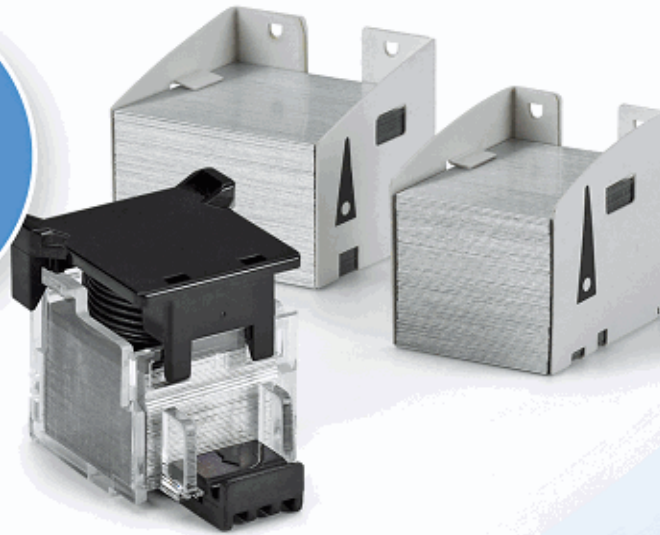

STAPLE CARTRIDGE

Cross-Reference Guide

FOR
COPIERS
& MFPS

North America 2016

Swingline®

IMPORTANT NOTE: In order to purchase the correct staples for your machine, it is important that you reference the **FINISHER** Model Identification Number. **DO NOT purchase staples based on the copier model number alone.**

Finisher Unit

Copier/MFP Unit

Toshiba

Katun Part Number

36749

Type	Size (mm)
D2	26x25x32

Your Price:

Finisher	Model	OEM Part Number
MG- 1003		STAPLE 600
	1550	✓
MG- 1004		STAPLE 600
	2060	✓
	2860	✓
	3560	✓
MJ- 1003		STAPLE 600
	DP 2460	✓
	DP 2570	✓
MJ- 1007		STAPLE 600
	DP 4580	✓
	DP 5570	✓
	DP 6570	✓
	DP 8070	✓
MJ- 1013		STAPLE 600
	E-STUDIO 28	✓
	E-STUDIO 35	✓
	E-STUDIO 45	✓
MJ- 1016		STAPLE 600
	E-STUDIO 55	✓
	E-STUDIO 65	✓
	E-STUDIO 80	✓
MJ- 1017		STAPLE 600
	E-STUDIO 550	✓
	E-STUDIO 650	✓
	E-STUDIO 810	✓
MJ- 1018		STAPLE 600
	E-STUDIO 550	✓
	E-STUDIO 650	✓
	E-STUDIO 810	✓
MJ- 1020		STAPLE 600
	E-STUDIO 210	✓
	E-STUDIO 2100	✓
	E-STUDIO 211	✓
	E-STUDIO 310	✓
	E-STUDIO 3100	✓
	E-STUDIO 311	✓