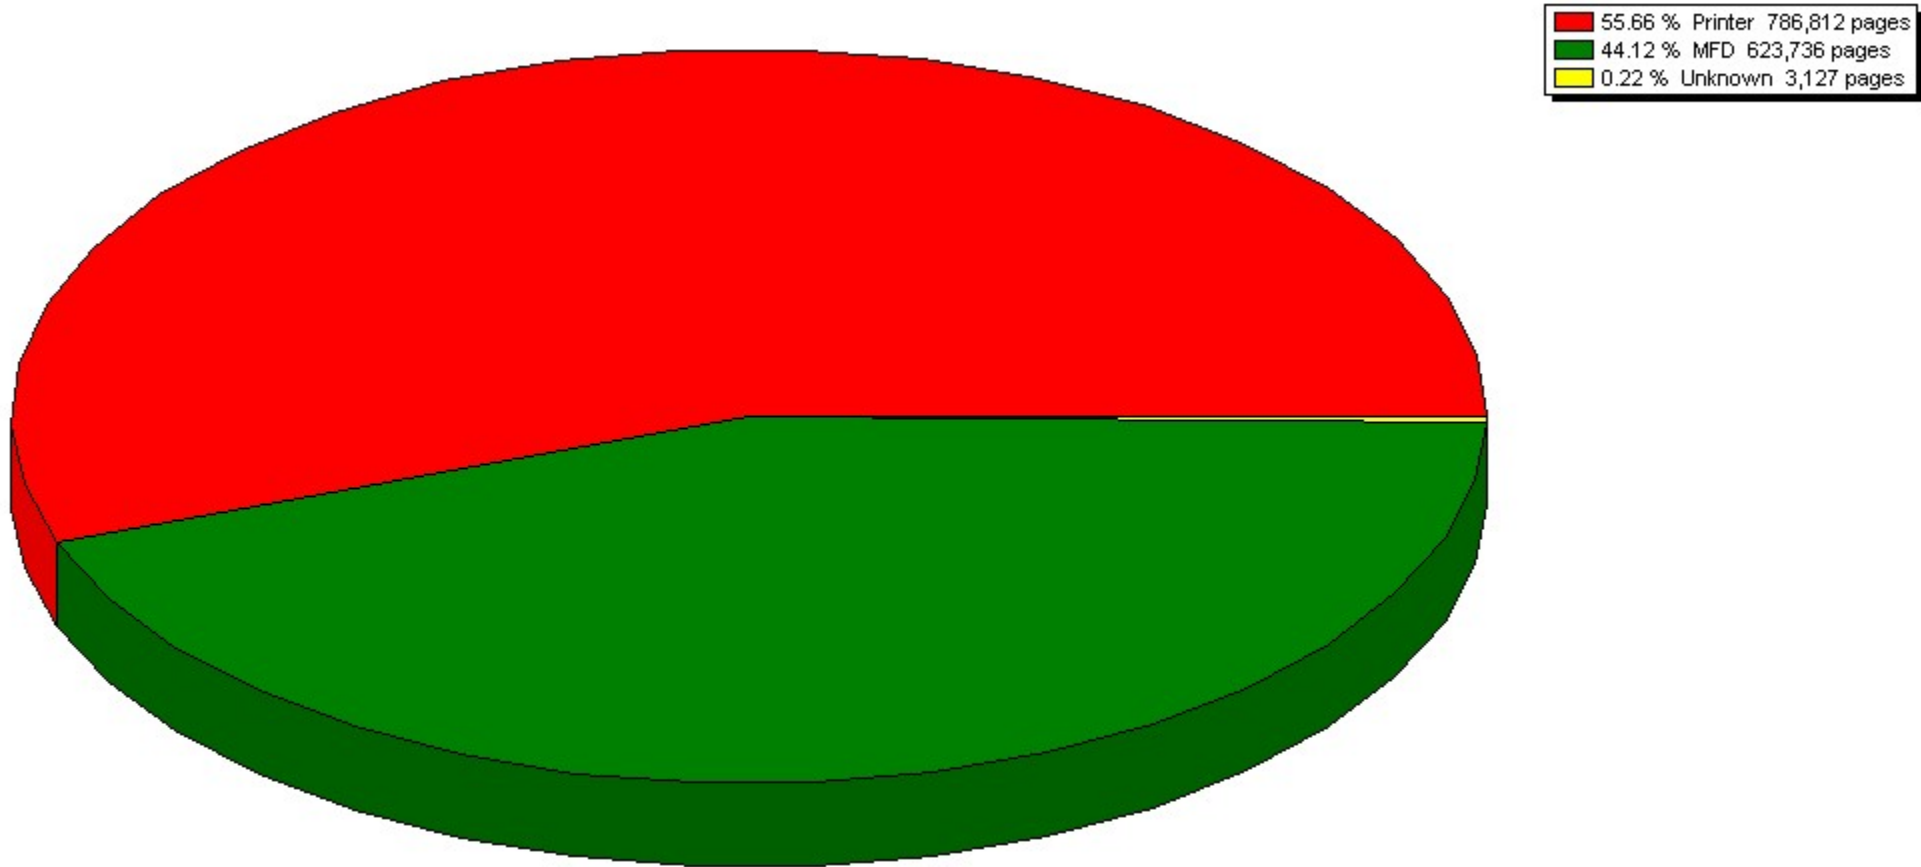

Put
Your
Logo
Here!

KDFM Audit Key

Device Colour Usage By Marker Technology - Current Scan

Prepared for Your customer by Your Company

Scan performed on Tuesday 19 May 2015 11:53 AM

Put
Your
Logo
Here!

100 % Laser 1,413,675 pages