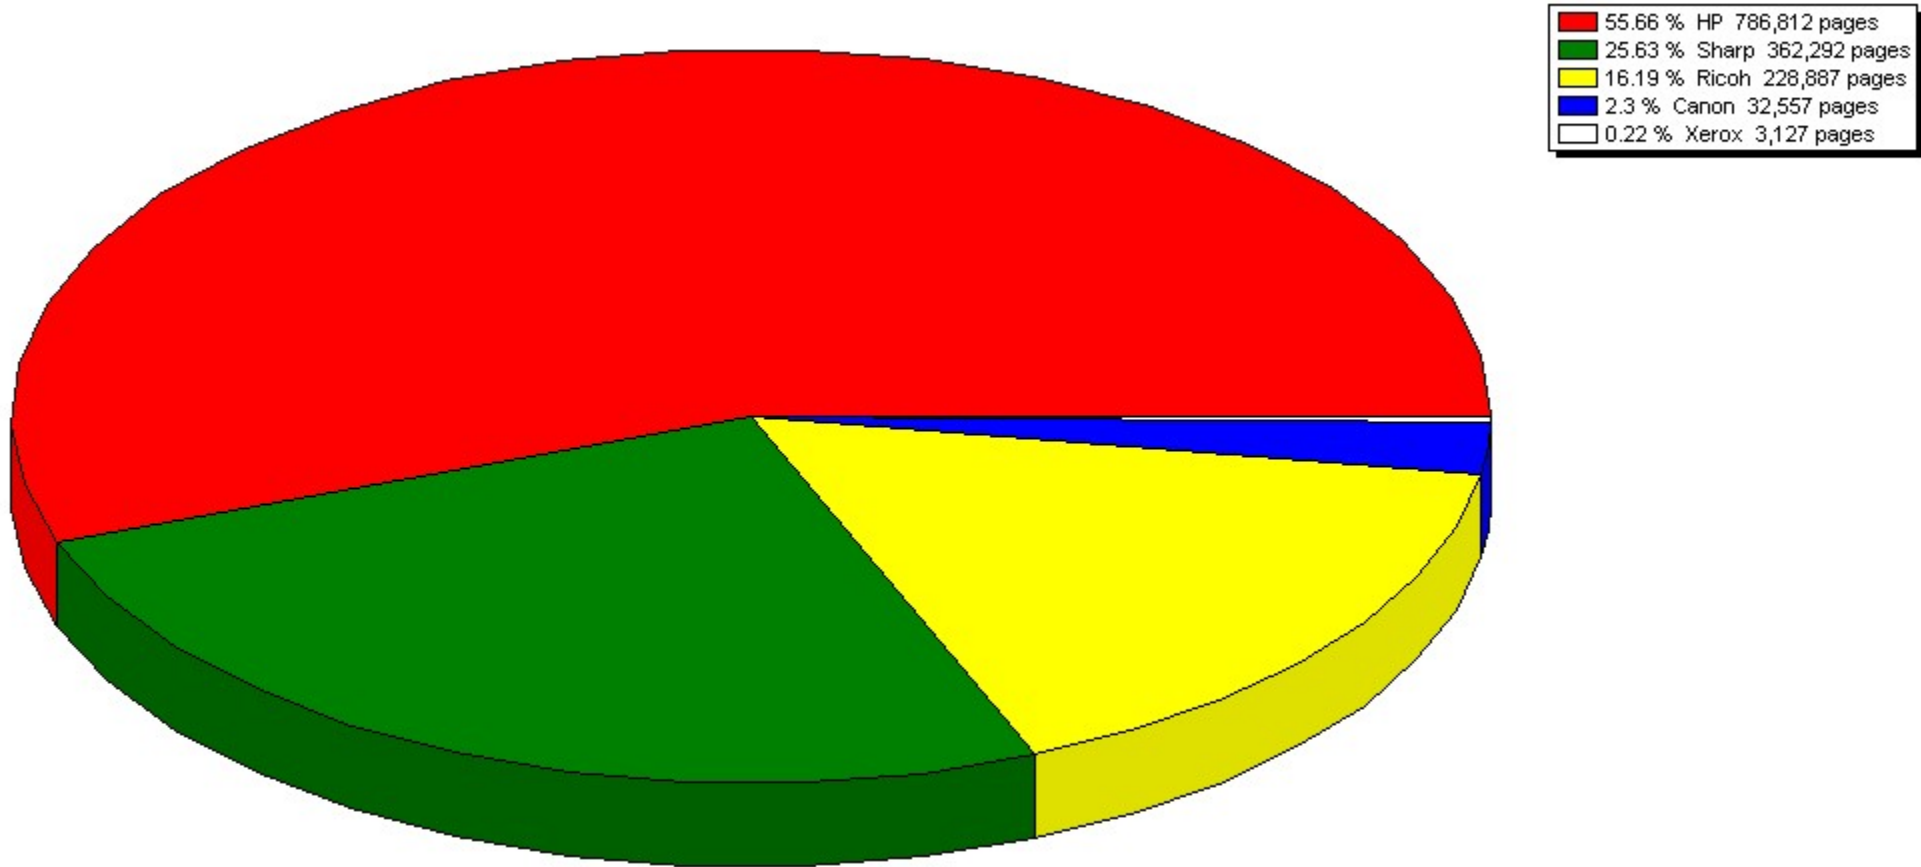

KDFM Audit Key

Device Colour Usage By Manufacturer - Current Scan

Prepared for Your customer by Your Company

Scan performed on Tuesday 19 May 2015 11:53 AM

Put
Your
Logo
Here!