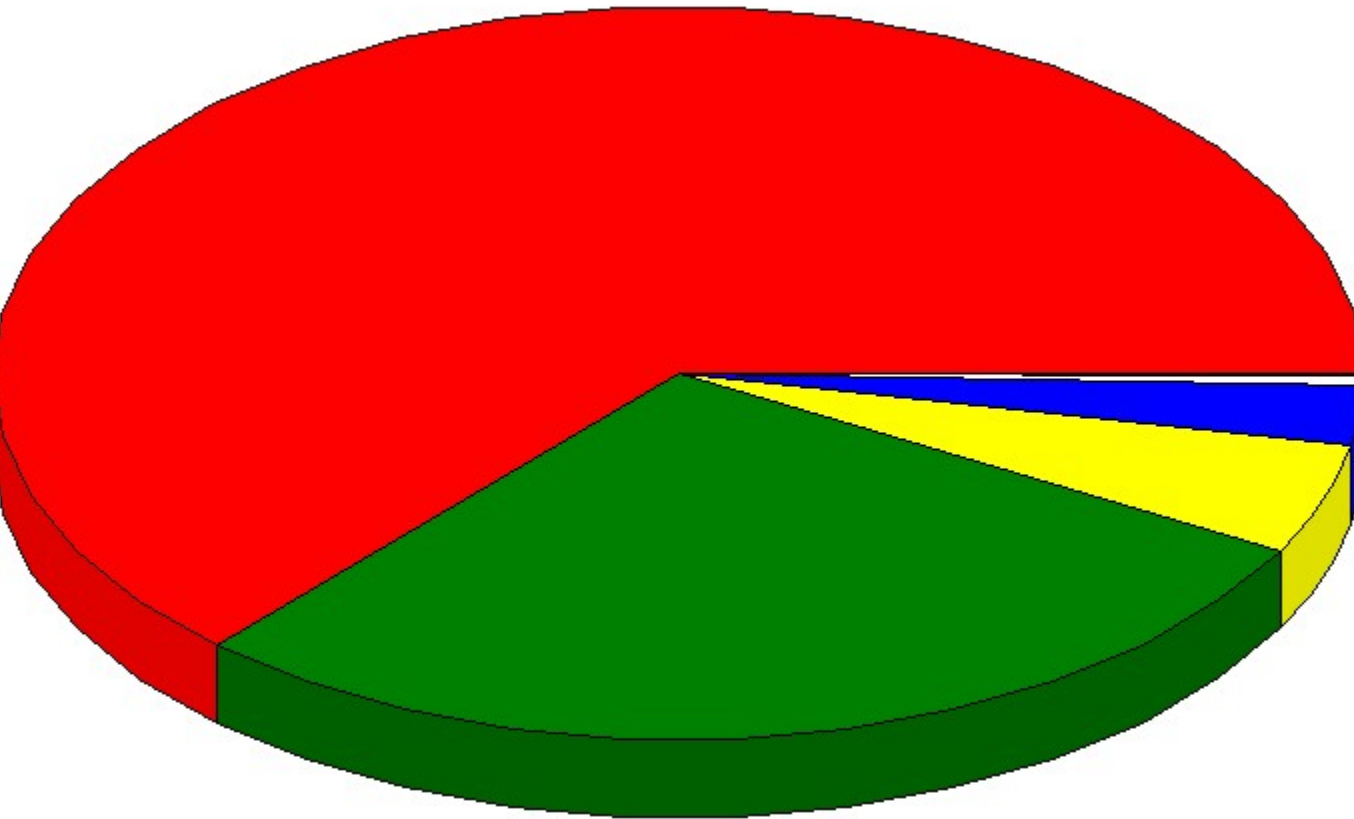

KDFM Audit Key

Device Usage By Manufacturer - Current Scan
Prepared for Your customer by Your Company

Scan performed on Tuesday 19 May 2015 11:53 AM

Put
Your
Logo
Here!

63.24 %	HP	5,987,389 pages
28.79 %	Konica Minolta	2,725,743 pages
4.85 %	Sharp	458,904 pages
2.62 %	Ricoh	247,648 pages
0.42 %	Canon	40,117 pages
0.05 %	Xerox	5,007 pages
0.03 %	Dell	2,857 pages