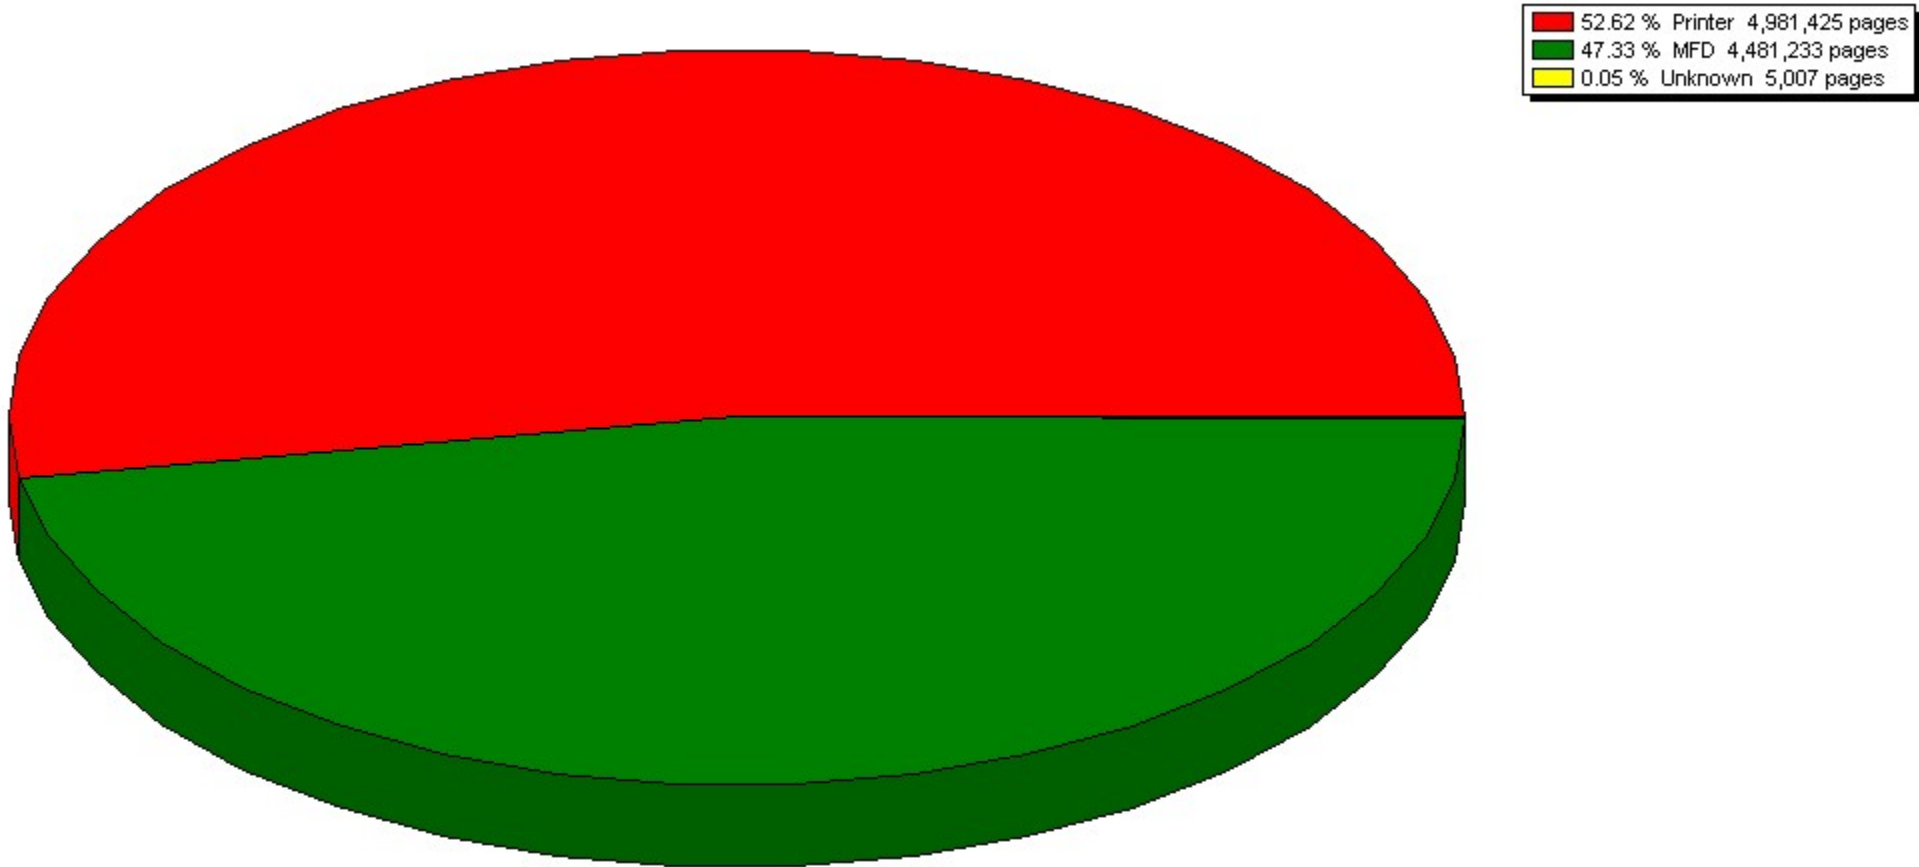

KDFM Audit Key

Device Usage By Type - Current Scan

Prepared for Your customer by Your Company

Scan performed on Tuesday 19 May 2015 11:53 AM

Put
Your
Logo
Here!