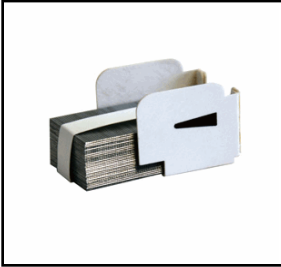

Toshiba

Katun Part Number

47033

Type	Size (mm)
X1	36x21x12

Your Price:

Finisher	Model	OEM Part Number	
		STAPLE 3100	
MJ- 1104			
	E-STUDIO 5520	✓	
	E-STUDIO 5540	✓	
	E-STUDIO 5560	✓	
	E-STUDIO 6520	✓	
	E-STUDIO 6530	✓	
	E-STUDIO 6540	✓	
	E-STUDIO 6550	✓	
	E-STUDIO 6560	✓	
	E-STUDIO 6570	✓	
		STAPLE 3100	
MJ- 1106			
	E-STUDIO 2040	✓	
	E-STUDIO 2540	✓	
	E-STUDIO 3040	✓	
	E-STUDIO 3540	✓	
E-STUDIO 4540	✓		
		STAPLE 3100	
MJ- 1110			
	E-STUDIO 2000	✓	
	E-STUDIO 2008	✓	
	E-STUDIO 2500	✓	
	E-STUDIO 2505	✓	
	E-STUDIO 2508	✓	
	E-STUDIO 3005	✓	
	E-STUDIO 3008	✓	
	E-STUDIO 3505	✓	
	E-STUDIO 3508	✓	
	E-STUDIO 4505	✓	
	E-STUDIO 4508	✓	
	E-STUDIO 5005	✓	
	E-STUDIO 5008	✓	
			STAPLE 3100
MJ- 1112			
	E-STUDIO 5506	✓	
	E-STUDIO 5508	✓	
	E-STUDIO 6506	✓	
	E-STUDIO 6508	✓	
	E-STUDIO 7506	✓	
	E-STUDIO 7508	✓	
	E-STUDIO 8508	✓