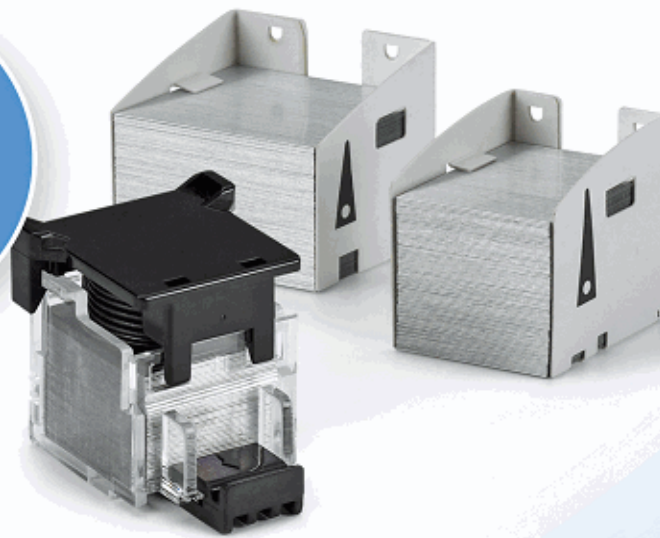

STAPLE CARTRIDGE

Cross-Reference Guide

FOR
COPIERS
& MFPS

North America 2018

Swingline®

IMPORTANT NOTE: In order to purchase the correct staples for your machine, it is important that you reference the **FINISHER** Model Identification Number. **DO NOT purchase staples based on the copier model number alone.**

Finisher Unit

Copier/MFP Unit

Toshiba

Katun Part Number

36749

Type	Size (mm)
D2	26x25x32

Your Price:

Finisher	Model	OEM Part Number
		STAPLE 600
MG- 1003		
	1550	✓
		STAPLE 600
MG- 1004		
	2060	✓
	2860	✓
	3560	✓
		STAPLE 600
MJ- 1003		
	DP 2460	✓
	DP 2570	✓
		STAPLE 600
MJ- 1007		
	DP 4580	✓
	DP 5570	✓
	DP 6570	✓
	DP 8070	✓
		STAPLE 600
MJ- 1013		
	E-STUDIO 28	✓
	E-STUDIO 35	✓
	E-STUDIO 45	✓
		STAPLE 600
MJ- 1016		
	E-STUDIO 55	✓
	E-STUDIO 65	✓
	E-STUDIO 80	✓
		STAPLE 600
MJ- 1017		
	E-STUDIO 550	✓
	E-STUDIO 650	✓
	E-STUDIO 810	✓
		STAPLE 600
MJ- 1018		
	E-STUDIO 550	✓
	E-STUDIO 650	✓
	E-STUDIO 810	✓
		STAPLE 600
MJ- 1020		
	E-STUDIO 210	✓
	E-STUDIO 2100	✓
	E-STUDIO 211	✓
	E-STUDIO 310	✓
	E-STUDIO 3100	✓
	E-STUDIO 311	✓