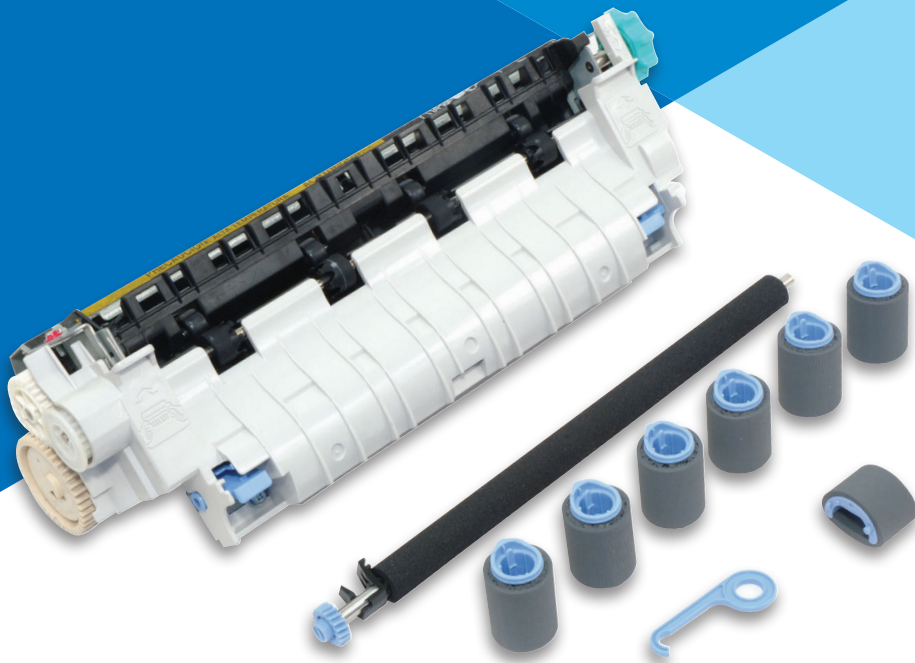

Remanufactured HP Fuser Assemblies and Maintenance Kits

High quality products and now **SIGNIFICANTLY** lower prices!

If you're looking for ways to reduce the cost of maintaining your fleet of HP printers and multifunctional devices, Katun fuser assemblies and maintenance kits are the answer. We've just reduced prices on our entire product range! Your pricing will not be dependent upon a core return. We still provide return labels for cores to be returned free of charge, but there is no timeline, fees or charges to get the very best pricing we have to offer.

Katun remanufactured fuser assemblies give you a cost-effective, high quality replacement option, while Katun maintenance kits provide you with the fuser assembly plus everything else you need to keep your HP devices running smoothly, including various feed & pickup components.