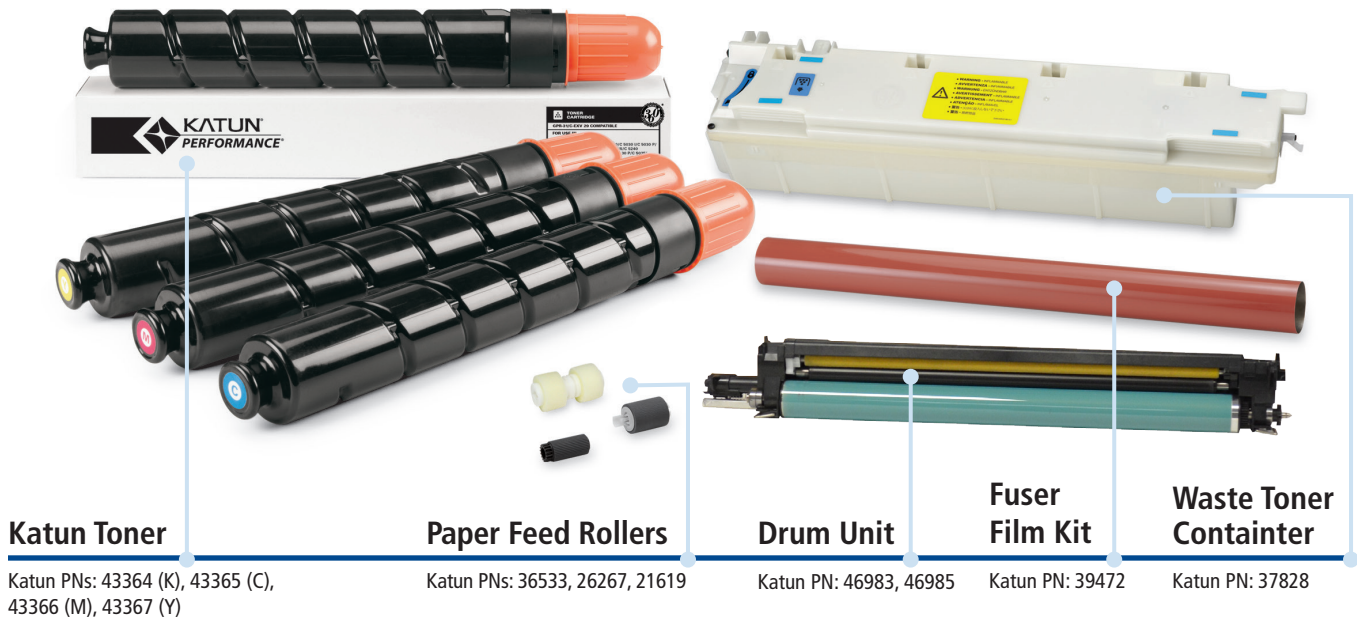

NEW!

Suite Complete Essential Components from Katun®

For use in: **Canon iR Advance C5030/C5035 MFPs**

Katun offers a broad and growing product range for many of your most widely placed Canon applications. Quality, cost savings and convenience – all from your most trusted supplier!

Complete list of Essential Components – Katun Brand

CANON IR ADVANCE C5030/C5035			
OEM PN	Katun PN	Description	Price**
2790B002AB	43364	Black Toner Cartridge	
2794B002AB	43431/43365	Cyan Toner Cartridge	
2798B002AB	43432/43366	Magenta Toner Cartridge	
2802B002AB	43433/43367	Yellow Toner Cartridge	
FC6-7083-000	26268	Feed/Separation Roller	
N/P/N	39472	Fuser Film Replacement Kit	
FB6-3405-000	26267	Paper Pickup Roller	
FB2-7777-020	21619	Separation Roller	
FC6-6661-000	36533	Separation Roller	
FM3-5945-010 FM4-8400-010	37828	Waste Toner Container	

*Product availability depends on your market.

Complete list of Essential Components – Katun Brand

CANON IR ADVANCE C5030			
OEM PN	Katun PN	Description	Price**
N/P/N	48005	OPC Drum Kit	
2778B003AA	46983	Black Drum Unit	
2779B003AA	46985	Color Drum Unit	
N/P/N	44336	OPC Drum	