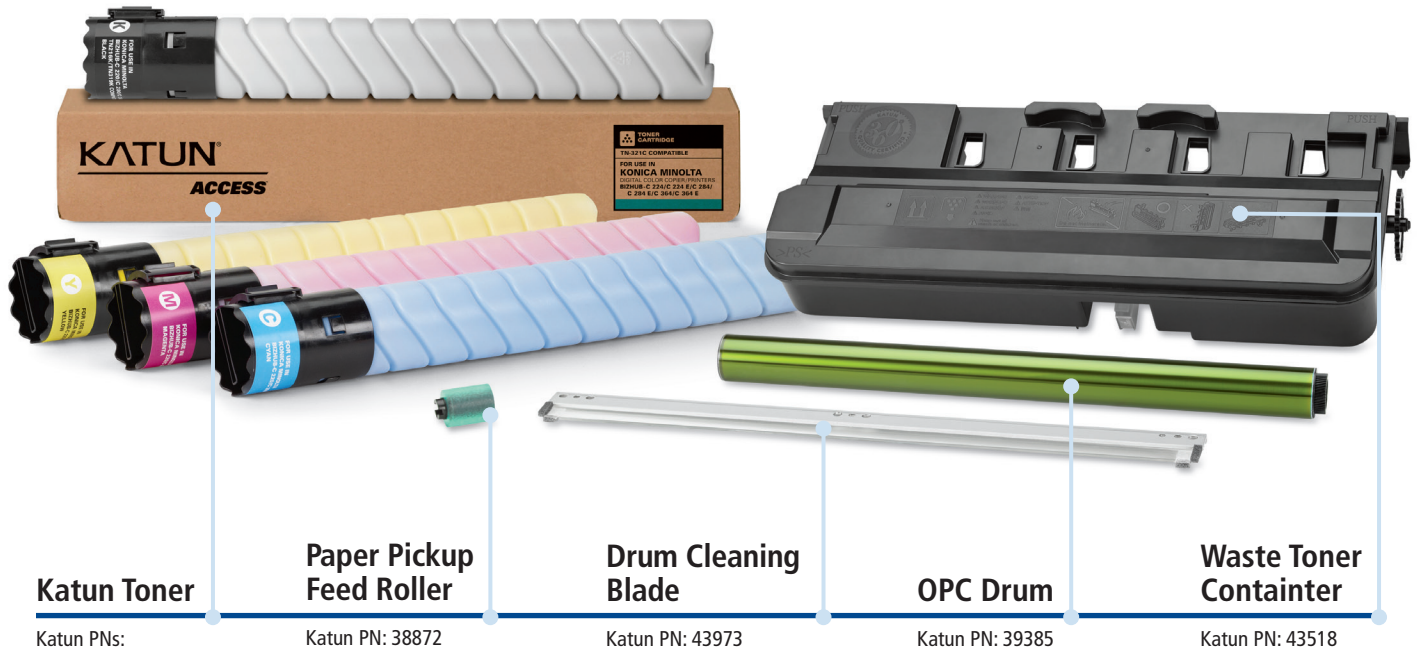

NEW!

Suite Complete Essential Components from Katun®

For use in: **Konica Minolta BIZHUB C224, C224 E, C284, C284 E, C364, C364 E**

Katun Toner

Katun PNs:
43849 (K), 43850 (C),
43851 (M), 43852 (Y)

Paper Pickup Feed Roller

Katun PN: 38872

Drum Cleaning Blade

Katun PN: 43973

OPC Drum

Katun PN: 39385

Waste Toner Container

Katun PN: 43518

Katun offers a broad and growing product range for many of your most widely placed Konica Minolta applications. Quality, cost savings and convenience – all from your most trusted supplier!

Complete List of Essential Components – Katun Brand

Konica Minolta BIZHUB C224, C224 E, C284, C284 E, C364, C364 E

OEM PNs	Katun PN	Description
A33K150 / TN-321K	43849	Black Toner
A33K450 / TN-321C	43850	Cyan Toner
A33K250 / TN-321Y	43852	Yellow Toner
A33K350 / TN-321M	43851	Magenta Toner
N/P/N	39263	Chip, Cyan/Yellow/Magenta/Black
N/P/N	39946	Chip, Cyan/Yellow/Magenta
N/P/N	39945	Chip, Black
N/P/N	39385	OPC Drum
N/P/N	43973	Drum Cleaning Blade
A00J-5636-00	38872	Paper Pickup/Feed Roller
A4NNWY1 / WX-103	43518	Waste Toner Container