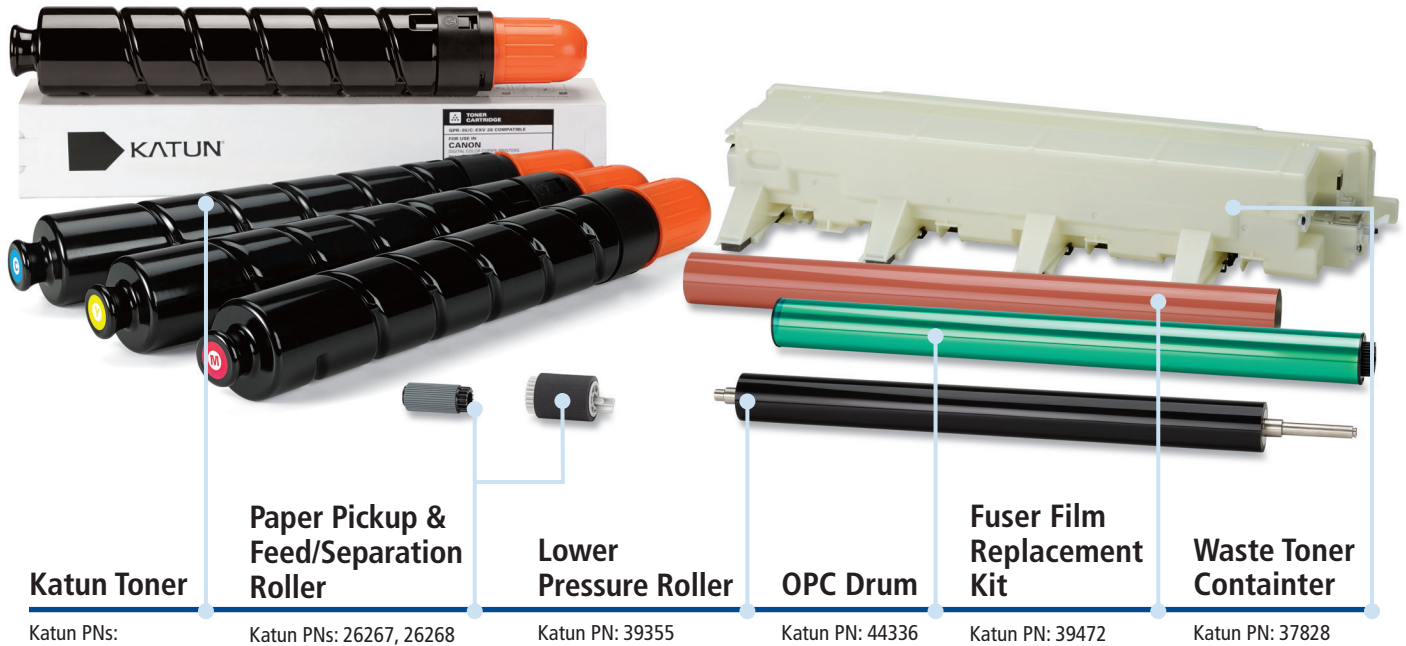

NEW!

Suite Complete Essential Components from Katun®

For use in: **Canon iR Advance C 5045/ C 5051**

Katun offers a broad and growing product range for many of your most widely placed Canon applications. Quality, cost savings and convenience – all from your most trusted supplier!

Complete List of Essential Components – Katun Brand

Canon iR Advance C 5045/ C 5051			
OEM PNs	Katun PN	Description	Price*
2789B002AA, 2789B002AB	44073	Black Toner	
2793B002AA, 2793B002AB	44074	Cyan Toner	
2797B002AA, 2797B002AB	44075	Magenta Toner	
2801B002AA, 2801B002AB	44076	Yellow Toner	
N/P/N	44336	OPC Drum	
FC6-6661-000	36533	Separation Roller	
FB6-3405-000	26267	Paper Pickup Roller	
FC6-7083-000	26268	Feed/Separation Roller	
FC8-4906-000	39355	Lower Pressure Roller	
FM3-5945-010	37828	Waste Toner Container	
N/P/N	39472	Fuser Film Replacement Kit	

KATUN®

Complete List of Essential Components – OEM

Canon iR Advance C 5045/ C 5051			
OEM PNS	Katun PN	Description	Price*
2777B003AA, 2777B003AB	37380	Color Drum Units	
FC6-9305-000	43675	Delivery Roller	
FC8-5043-020	43674	Separation Guide	
FM3-5980-000	43676	Drive ASM	
FM4-8354-000	43677	Black Developer Unit	