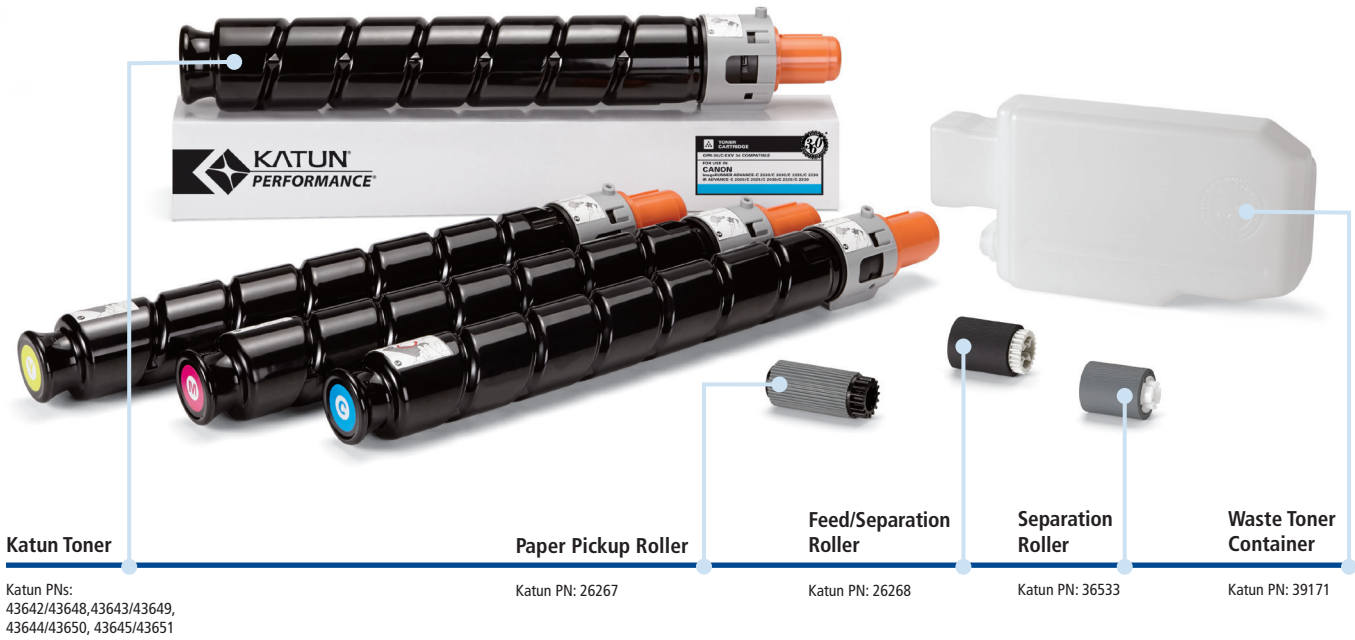

NEW! Suite Complete

Essential Components from Katun® for use in:

Canon IR ADVANCE C 2020/C 2025/C 2030/C 2220/C 2225/C 2230 I - series MFPs

Katun has all the parts and supplies you need to service these Canon applications. We offer a broad and growing product range that you can depend on for quality, cost savings and convenience – all from your most trusted supplier!

Katun Brand Essential Components

Canon IR ADVANCE C 2020/C 2025/C 2030/C 2220/C 2225/C 2230 I - series			
OEM PNs	Katun PN	Description	Price*
3782B002AA	43642/ 43648 **	Black Toner	
3783B002AA	43643/ 43649 **	Cyan Toner	
3784B002AA	43644/ 43650 **	Magenta Toner	
3785B002AA	43645/ 43651 **	Yellow Toner	
FC6-7083-000	26268	Feed/Separation Roller	
FB6-3405-000	26267	Paper Pickup Roller	
FC6-6661-000	36533	Separation Roller	
FM3-8137-000	39171	Waste Toner Container	

**Market specific products.

OEM Brand Essential Components

Canon IR ADVANCE C 2020/C 2025/C 2030/C 2220/C 2225/C 2230 I - series			
OEM PNS	Katun PN	Description	Price*
3786B003BA	39122	Black Drum Unit	
3787B003BA	39123	Cyan Drum Unit	
3788B003BA	39124	Magenta Drum Unit	
3789B003BA	39125	Yellow Drum Unit	
FM1-B291-000	43673	Fuser Assembly (C2020, C2025, C2030)	